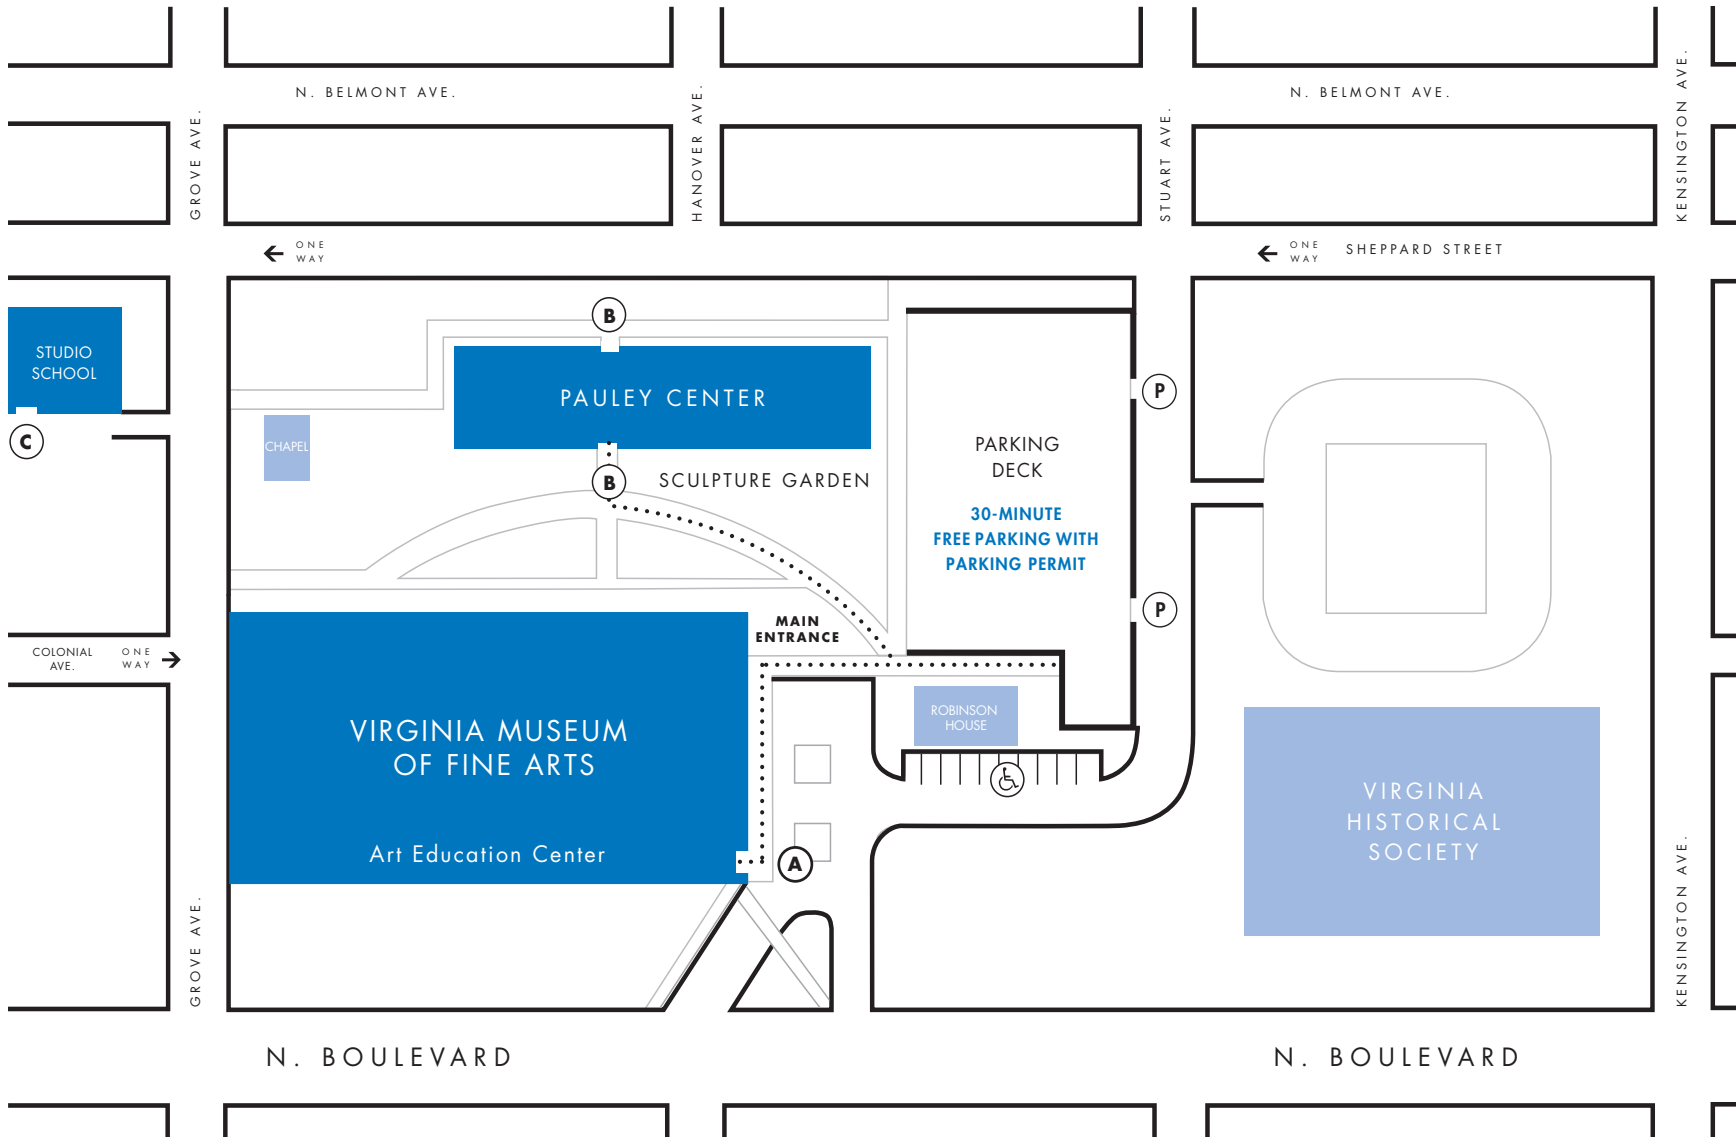

- A** Student entrance for kids summer camps
- B** Pauley Center entrance for teen summer classes
- C** VMFA Studio School entrance
- P** Parking Deck entrance
- Handicapped parking
- Walkways
- Main walkway from Parking Deck

Campus Map | VIRGINIA MUSEUM OF FINE ARTS
200 N. Boulevard | Richmond, Virginia 23220

**30-MINUTE
PARKING PERMIT**

Expires 8/26/16

VMI

VIRGINIA MUSEUM OF FINE ARTS
200 N. Boulevard | Richmond, Virginia 23220

**30-MINUTE
PARKING PERMIT**

Expires 8/26/16

VMI

VIRGINIA MUSEUM OF FINE ARTS
200 N. Boulevard | Richmond, Virginia 23220